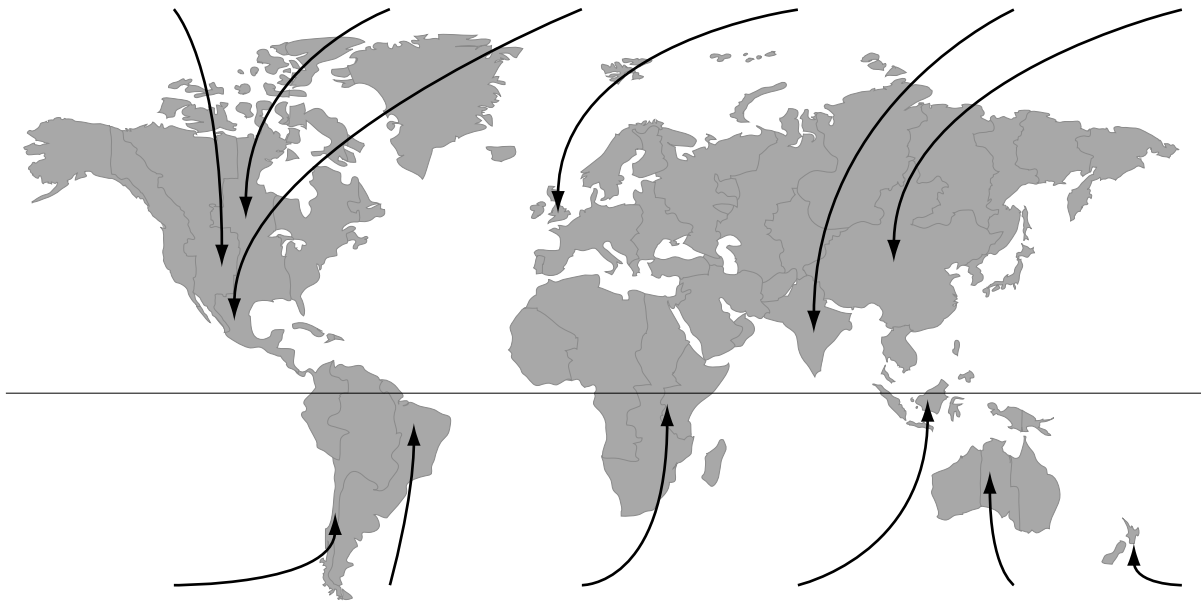

COUNTDOWN CHALLENGE

Money Around the World

Calculate purchasing power around the globe.

Country	U.S.A.	Canadian	Mexico	U.K.	India	China
Symbol	\$	\$	P	£	Rp	¥
Money	dollar	dollar	peso	pound	rupee	yuan
	1	1.42	13.55	.67	56.81	9.91
	10					
	100					
	2,000					

Country	Chile	Brazil	Tanzania	Malaysia	Australia	New Zealand
Symbol	P	R\$	TZS	Rm	\$	\$
Money	peso	real	shilingi	ringgit	dollar	dollar
	664.79	2.68	1,100.00	4.61	1.66	1.90