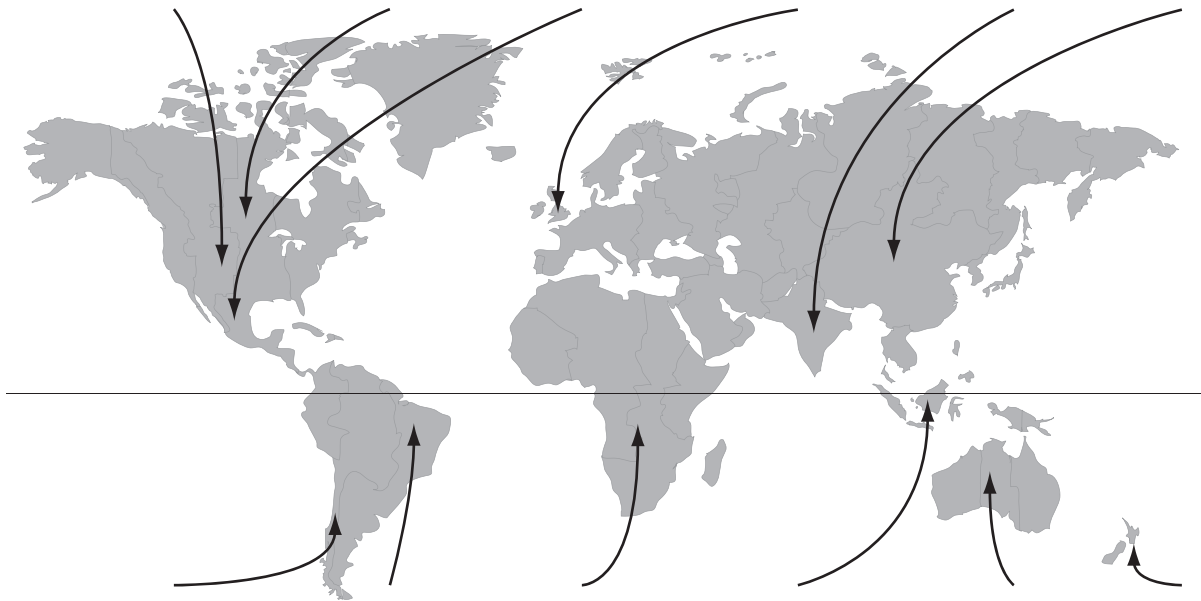

# COUNTDOWN CHALLENGE

## Money Around the World

Calculate purchasing power around the globe.

Country	U.S.A.	Canadian	Mexico	U.K.	India	China
Symbol	\$	\$	P	£	Rp	¥
Money	dollar	dollar	peso	pound	rupee	yuan
	1	1.42	13.55	.67	56.81	9.91
	10					
	100					
	2,000					

Country	Chile	Brazil	Botswana	Malaysia	Australia	New Zealand
Symbol	P	R\$	P	Rm	\$	\$
Money	peso	real	pula	ringgit	dollar	dollar
	664.79	2.68	8.00	4.61	1.66	1.90